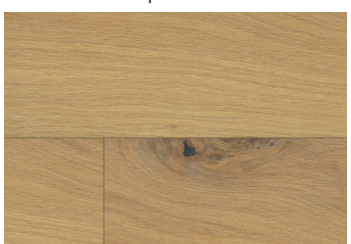

Arabelle 7"
(European Oak)

Cavallina 7"
(European Oak)

Limoncello 7"
(European Oak)

Lombardy 7"
(European Oak)

Tremezzo 7"
(European Oak)

Wisteria 7"
(European Oak)

Caprice 8"
(European Oak)

Caspian 8"
(European Oak)

Genzano 8"
(European Oak)

Isola 8"
(European Oak)

Osteria 8"
(European Oak)

Varenna 8"
(European Oak)

- Structure: Engineered hardwood
- Wear Layer: 14mm overall thickness with 2.5mm face wood layer and 3.2mm face wood layer
- Dimensions: 7" or 8" x 9/16" x 87"
- Edge Detail: 3-layer parquet Fuzion solid-core, European pine core
- Surface Texture: Light brushing
- Installation: T&G profile
- Suitable Location: On, above, below grade
- Certification: Floorscore/E1
- Suitable for use with hydronic radiant heat systems
- Warranty: 35-year limited wear, lifetime structural warranty