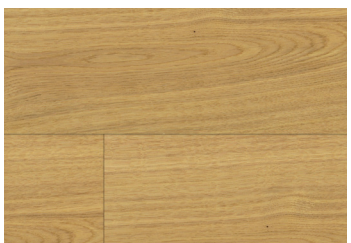

beyond expectation

Hardwood

Classic, Romantic, Luxurious. Reminiscent of places that stood the test of time with grace and elegance. In a beautiful selection of both classic and contemporary colours, you are sure to find just what you are looking for to style your home. Available in 7" & 8" widths.

Arabelle 7"
(European Oak)

Cavallina 7"
(European Oak)

Limoncello 7"
(European Oak)

Lombardy 7"
(European Oak)

Tremezzo 7"
(European Oak)

Wisteria 7"
(European Oak)

Caprice 8"
(European Oak)

Caspian 8"
(European Oak)