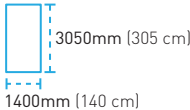

Slab pattern at 100% scale*

Tranquility

GLACIER COLLECTION

EMAIL:
info@hanstone.ca

HanStone.ca

AVAILABLE SIZES*:

Regular Size

*Colours and patterns are representative and will vary slightly from actual product. Screen and/or printer resolution can affect the accuracy of the representation. For actual samples, please request from your fabricator or supplier. Size availability is subject to change, so please check with your local supplier.