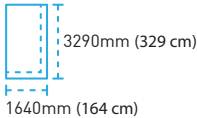

Slab pattern at 100% scale*

Montauk

BOUTIQUE COLLECTION

EMAIL:
info@hanstone.ca

HanStone.ca

AVAILABLE SIZES*:

Jumbo Size

*Colours and patterns are representative and will vary slightly from actual product. Screen and/or printer resolution can affect the accuracy of the representation. For actual samples, please request from your fabricator or supplier. Size availability is subject to change, so please check with your local supplier.