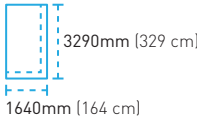

# Metropolitan

URBAN COLLECTION

EMAIL:  
[info@hanstone.ca](mailto:info@hanstone.ca)

---

HanStone.ca

AVAILABLE SIZES\*:

Jumbo Size

\*Colours and patterns are representative and will vary slightly from actual product. Screen and/or printer resolution can affect the accuracy of the representation. For actual samples, please request from your fabricator or supplier. Size availability is subject to change, so please check with your local supplier.