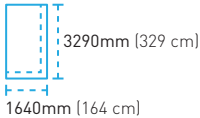

Slab pattern at 100% scale*

Italian Waves

SHORELINE COLLECTION

EMAIL:
info@hanstone.ca

HanStone.ca

AVAILABLE SIZES*:

Jumbo Size

*Colours and patterns are representative and will vary slightly from actual product. Screen and/or printer resolution can affect the accuracy of the representation. For actual samples, please request from your fabricator or supplier. Size availability is subject to change, so please check with your local supplier.