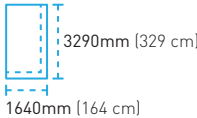

Slab pattern at 100% scale*

Aurora Snow

GLACIER COLLECTION

EMAIL:
info@hanstone.ca

HanStone.ca

AVAILABLE SIZES*:

Jumbo Size

*Colours and patterns are representative and will vary slightly from actual product. Screen and/or printer resolution can affect the accuracy of the representation. For actual samples, please request from your fabricator or supplier. Size availability is subject to change, so please check with your local supplier.