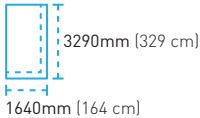

Slab pattern at 100% scale*

Aspen

SHORELINE COLLECTION

EMAIL:
info@hanstone.ca

HanStone.ca

AVAILABLE SIZES*:

Jumbo Size

*Colours and patterns are representative and will vary slightly from actual product. Screen and/or printer resolution can affect the accuracy of the representation. For actual samples, please request from your fabricator or supplier. Size availability is subject to change, so please check with your local supplier.