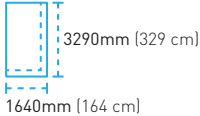

# Artisan Grey *Leather*

SHORELINE COLLECTION

EMAIL:  
[info@hanstone.ca](mailto:info@hanstone.ca)

---

HanStone.ca

AVAILABLE SIZES\*:  
Jumbo Size

\*Colours and patterns are representative and will vary slightly from actual product. Screen and/or printer resolution can affect the accuracy of the representation. For actual samples, please request from your fabricator or supplier. Size availability is subject to change, so please check with your local supplier.